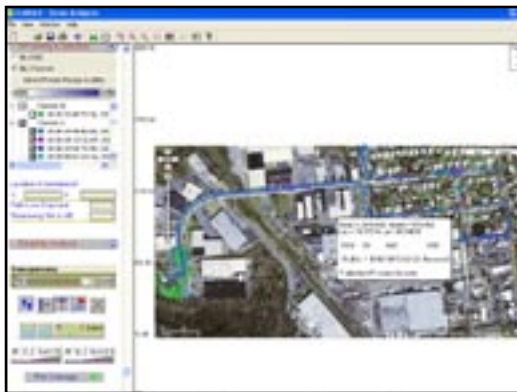

Berkeley Varitronics Systems, Inc.

New

Product

Release

FOR IMMEDIATE RELEASE

BVS Releases New GPS-Based Wi-Fi 802.11b/g Site Survey Software

METUCHEN, New Jersey. -- April 3, 2006 -- Berkeley Varitronics Systems, Inc, the leader in Wi-Fi test equipment, announces new Wi-Fi mapping software providing coverage graphing with contours.

Drone™ combines the power of realtime Yellowjacket® Wi-Fi measurements with GPS geo-coding accuracy.

- 1. Import your survey bitmap to your iPAQ.**
- 2. Geo-code your projection file.**
- 3. Scan your Wi-Fi network on your iPAQ (using YellowjacketPLUS® calibrated hardware).**
- 4. Analyze & Plot all your coverage data on your PC.**

Drone™ automatically scans all 802.11b/g channels correlating them to your exact location making it effective for coverage validation studies on foot or in vehicle. GPS measurements provide both LAT and LON as well as time stamping for a complete Wi-Fi survey path anywhere in the world. RSSI, MAC and SSID survey data may be laid out in multiple graphical and tabular windows and may be exported further into KML files for plotting in applications such as **Google Earth™**. **Drone™** requires YellowjacketPLUS hardware and is available immediately.