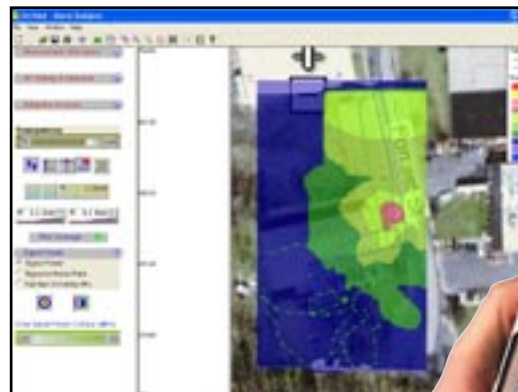

Berkeley Varitronics Systems, Inc.

New

Product

Release

FOR IMMEDIATE RELEASE

BVS Releases New GPS-Based Wi-Fi 802.11b/g Site Survey Software

METUCHEN, New Jersey. -- April 3, 2006 -- Berkeley Varitronics Systems, Inc, the leader in Wi-Fi test equipment, announces new Wi-Fi mapping software providing coverage graphing with contours.

Drone™ combines the power of realtime Yellowjacket® Wi-Fi measurements with GPS geo-coding accuracy.

- 1. Import your survey bitmap to your iPAQ.**
- 2. Geo-code your projection file.**
- 3. Scan your Wi-Fi network on your iPAQ (using YellowjacketPLUS® calibrated hardware).**
- 4. Analyze & Plot all your coverage data on your PC.**

Drone™ automatically scans all 802.11b/g channels correlating them to your exact location making it effective for coverage validation studies on foot or in vehicle. GPS measurements provide both LAT and LON as well as time stamping for a complete Wi-Fi survey path anywhere in the world. RSSI, MAC and SSID survey data may be laid out in multiple graphical and tabular windows and may be exported further into KML files for plotting in applications such as **Google Earth™**. **Drone™** requires YellowjacketPLUS hardware and is available immediately.

Yellowjacket™ is a calibrated wireless receiver system that interfaces with HP's iPAQ® PocketPC® in sweeping, analyzing and optimizing 2.4 or 5 GHz Wi-Fi Networks. Yellowjacket has the distinction of being the only true RF spectrum analysis and direction finding tool accurate to within 1 dB all in the palm of your hand. Berkeley's calibrated receiver sweeps and measures all RF energy as well as on each of the channels for detailed network inspection of any nearby 802.11 APs or STAs. Yellowjacket is a passive, network independent device with the ability to see the "whole picture" as well as pinpointing channel interference and hackers that plague so many 802.11 WISPs and Hotspots.